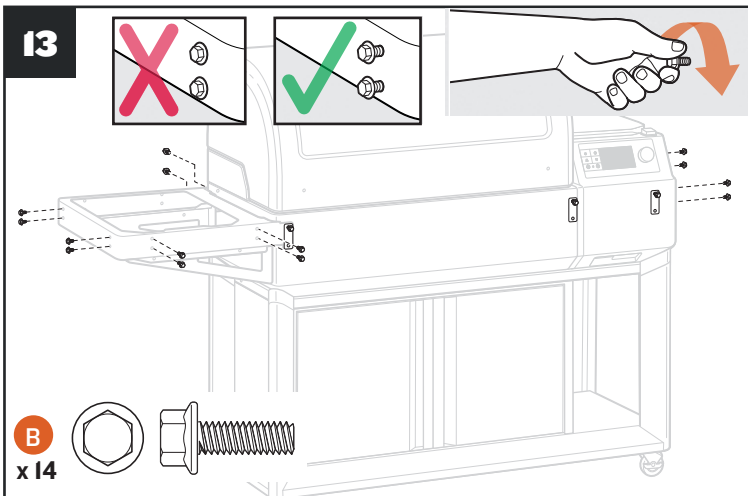

Scan this code for digital/video instructions.