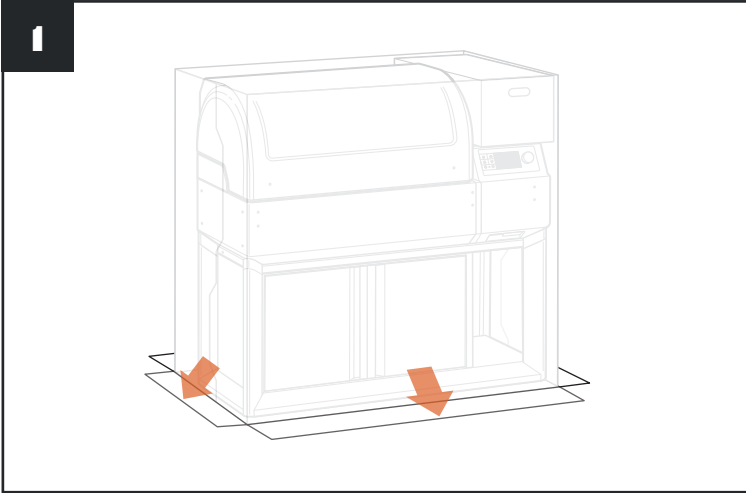

PLEASE READ THIS ASSEMBLY GUIDE AND YOUR OWNER'S MANUAL BEFORE INSTALLATION AND USE OF YOUR TRAEGER® GRILL. FAILURE TO FOLLOW THE INSTRUCTIONS IN THIS ASSEMBLY GUIDE AND YOUR OWNER'S MANUAL COULD RESULT IN PROPERTY DAMAGE, BODILY INJURY, OR EVEN DEATH.

Scan this code for digital/video instructions.