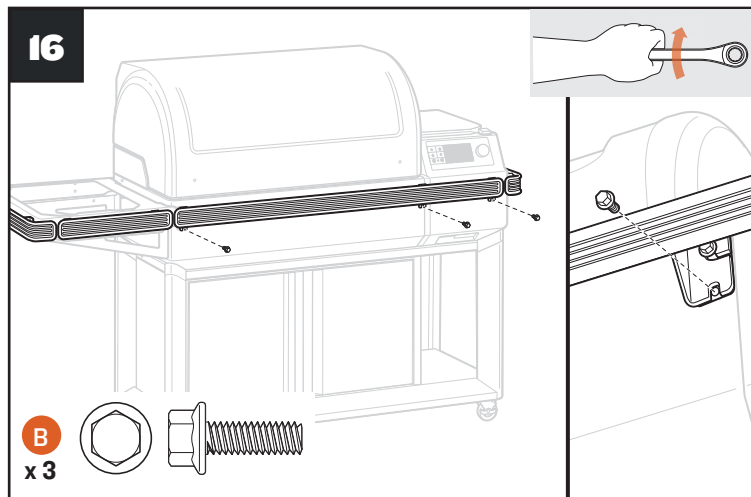

Scan this code for digital/video instructions.