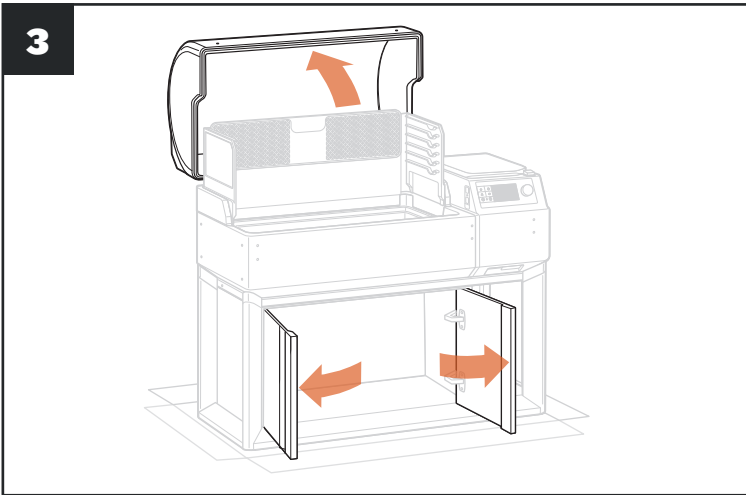

PLEASE READ THIS ASSEMBLY GUIDE AND YOUR OWNER'S MANUAL BEFORE INSTALLATION AND USE OF YOUR TRAEGER® GRILL. FAILURE TO FOLLOW THE INSTRUCTIONS IN THIS ASSEMBLY GUIDE AND YOUR OWNER'S MANUAL COULD RESULT IN PROPERTY DAMAGE, BODILY INJURY, OR EVEN DEATH.

Scan this code for digital/video instructions.