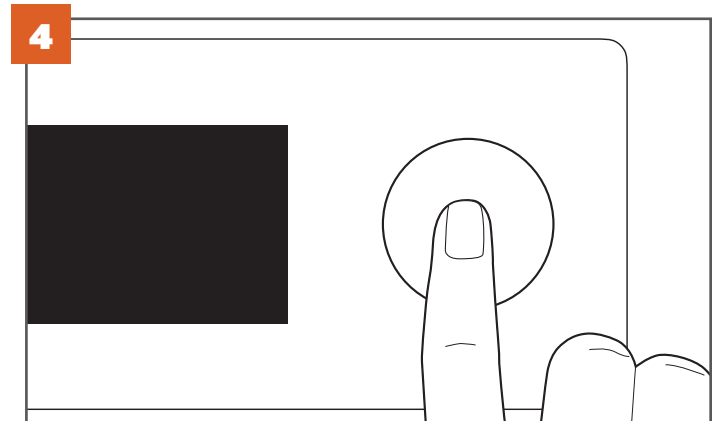

Scan this code for digital/video instructions.

Scan this code for instructions on built-in assembly.

QUICK START GUIDE

Press the main power button located on the front of the grill to ON.

Press any button to turn on the control.

Turn the selection dial right or left to select the temperature. Press dial, then press and hold the on-screen prompt.

To shut down the grill, press and hold the selection dial for 3 seconds.