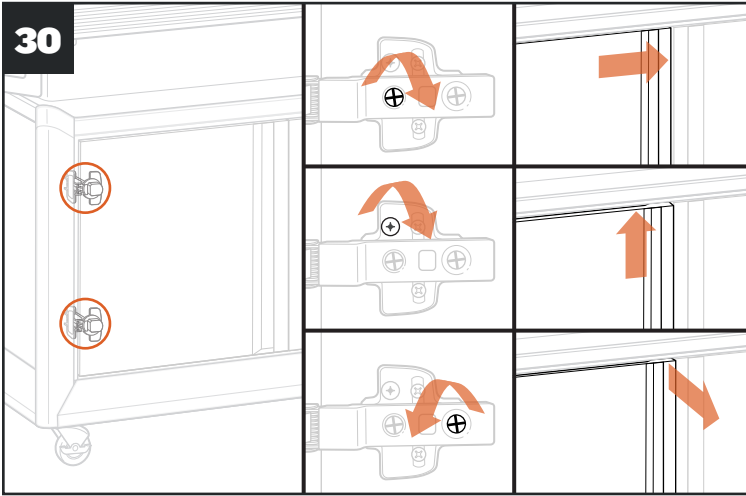

25

26

27

OPTION A

27

OPTION B

28

29

Scan this code for digital/video instructions.

Scan this code for instructions on built-in assembly.

QUICK START GUIDE

Press the main power button located on the front of the grill to ON.

Press any button to turn on the control.