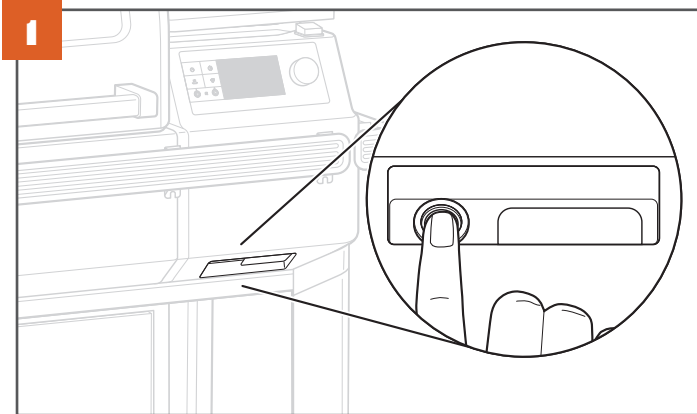

Scan this code for digital/video instructions.

Scan this code for instructions on built-in assembly.

QUICK START GUIDE

Press the main power button located on the front of the grill to ON.

Press any button to turn on the control.