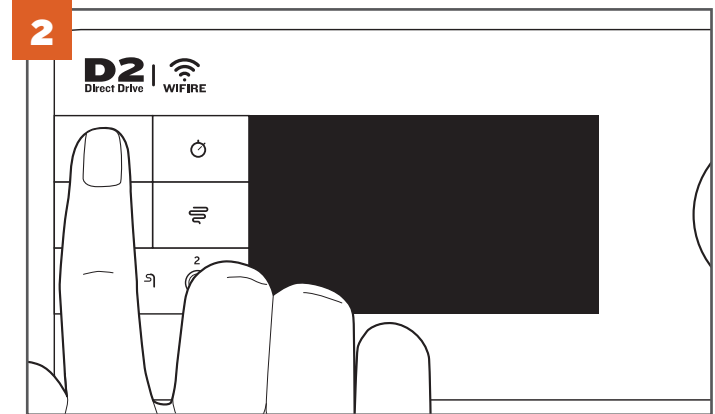

Scan this code for digital/video instructions.

Scan this code for instructions on built-in assembly.

QUICK START GUIDE

Press the main power button located on the front of the grill to ON.

Press any button to turn on the control.

Turn the selection dial right or left to select the temperature. Press dial, then press and hold the on-screen prompt.

To shut down the grill, press and hold the selection dial for 3 seconds.