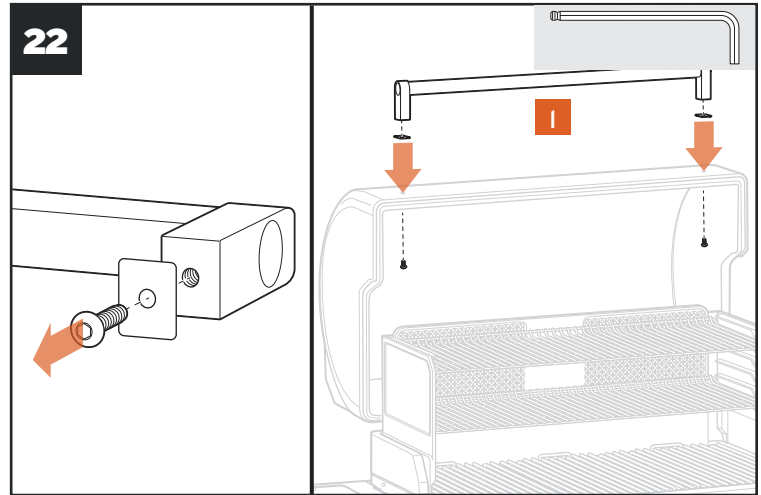

Scan this code for digital/video instructions.