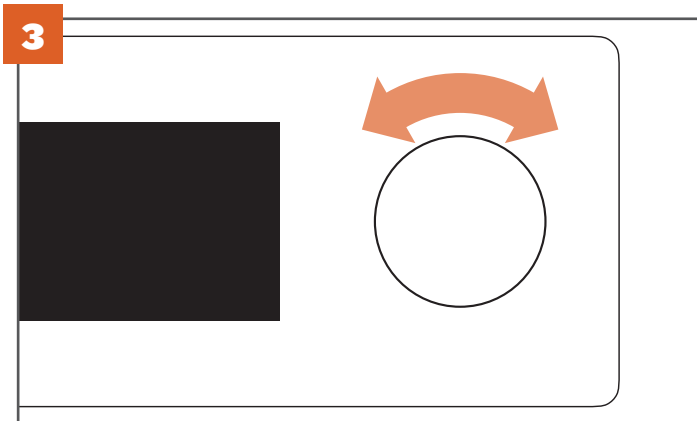

Scan this code for digital/video instructions.

Scan this code for instructions on built-in assembly.

QUICK START GUIDE

Press the main power button located on the front of the grill to ON.

Press any button to turn on the control.

Turn the selection dial right or left to select the temperature. Press dial, then press and hold the on-screen prompt.

To shut down the grill, press and hold the selection dial for 3 seconds.