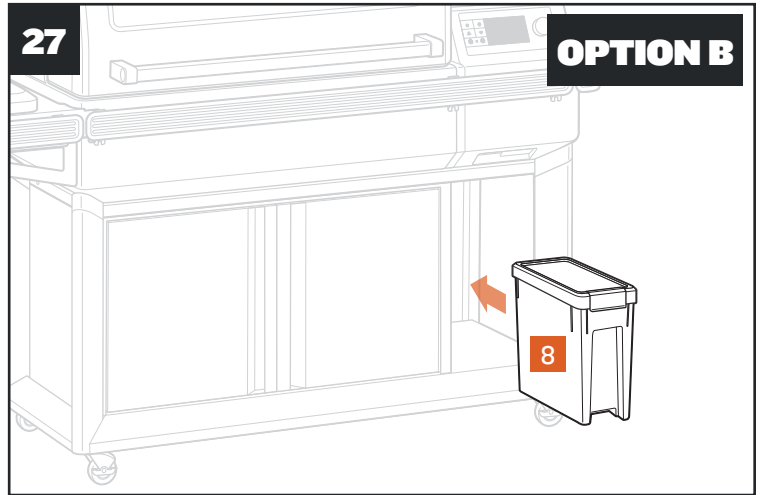

Scan this code for digital/video instructions.

25

26

27

OPTION A

27

OPTION B

28

29