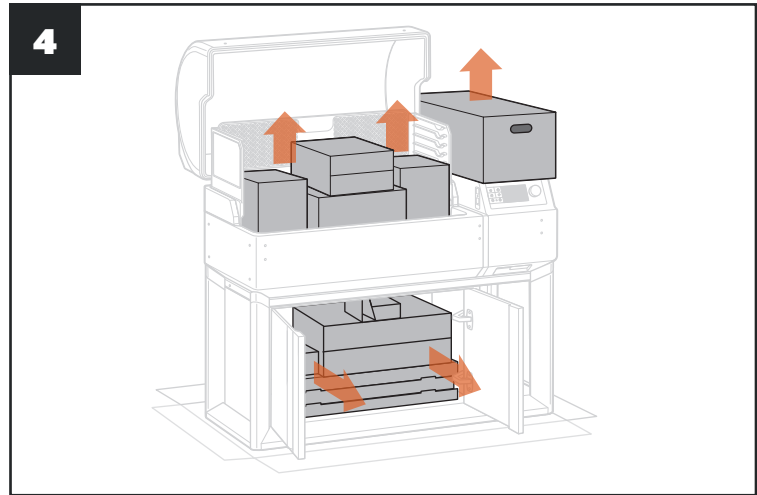

PLEASE READ THIS ASSEMBLY GUIDE AND YOUR OWNER'S MANUAL BEFORE INSTALLATION AND USE OF YOUR TRAEGER® GRILL. FAILURE TO FOLLOW THE INSTRUCTIONS IN THIS ASSEMBLY GUIDE AND YOUR OWNER'S MANUAL COULD RESULT IN PROPERTY DAMAGE, BODILY INJURY, OR EVEN DEATH.

Scan this code for digital/video instructions.