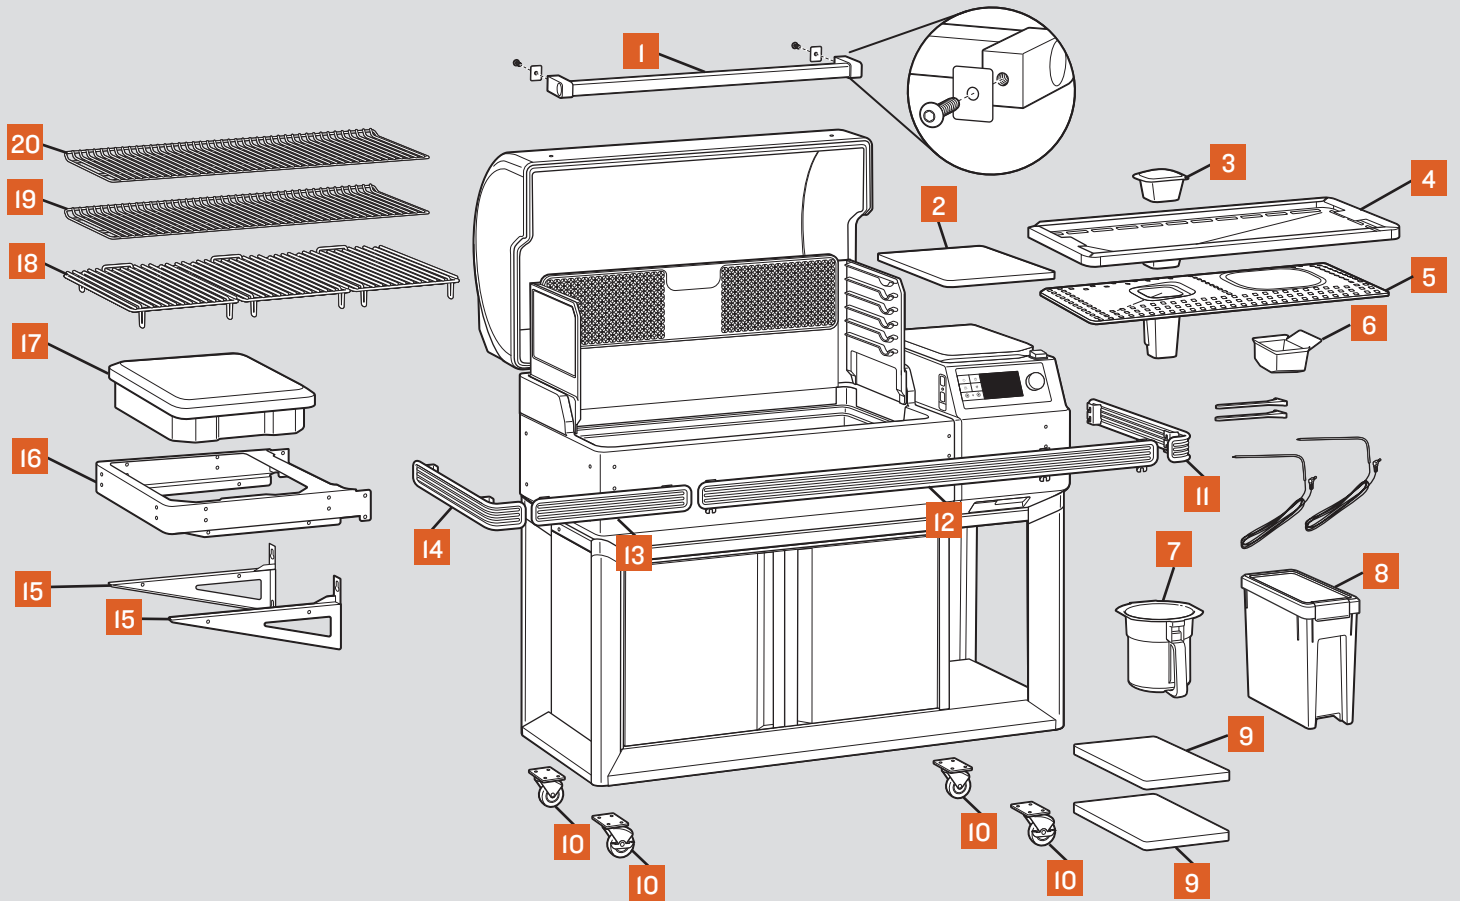

A good friend
and a six pack
of your favorite
beverage should
get the job done!