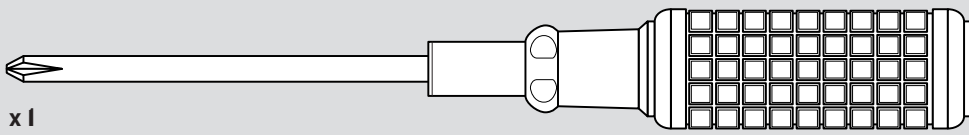

TRAEGER[®]
WOOD FIRED GRILLS

TIMBERLINE

ASSEMBLY GUIDE

IMPORTANT: RETAIN FOR FUTURE REFERENCE. READ CAREFULLY.

TRAEGER PELLET GRILLS LLC
1215 E. WILMINGTON AVE., SUITE 200
SALT LAKE CITY, UT 84106

A good friend
and a six pack
of your favorite
beverage should
get the job done!