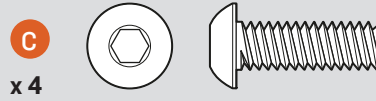

TRAEGER[®]
WOOD FIRED GRILLS

TIMBERLINE

ASSEMBLY GUIDE

IMPORTANT: RETAIN FOR FUTURE REFERENCE. READ CAREFULLY.

TRAEGER PELLET GRILLS LLC
1215 E. WILMINGTON AVE., SUITE 200
SALT LAKE CITY, UT 84106

A good friend
and a six pack
of your favorite
beverage should
get the job done!