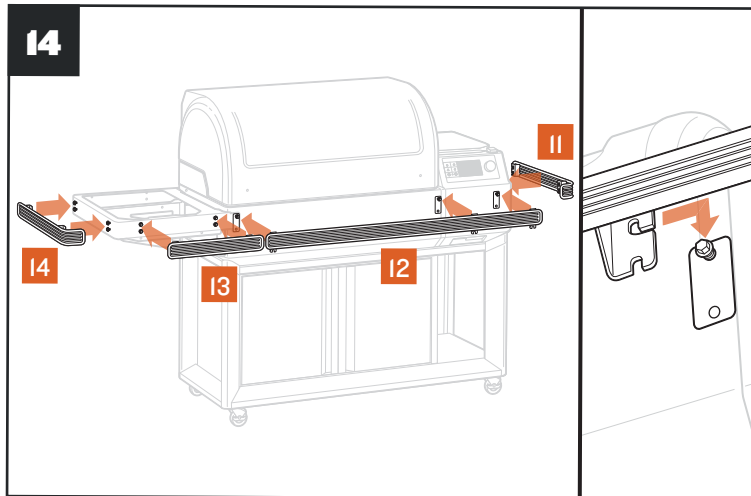

Scan this code for digital/video instructions.