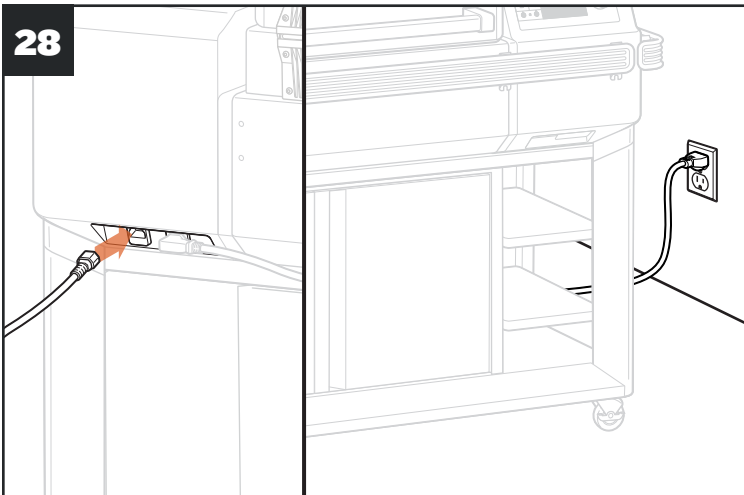

Scan this code for digital/video instructions.

25

26

27

OPTION A

27

OPTION B

28

29