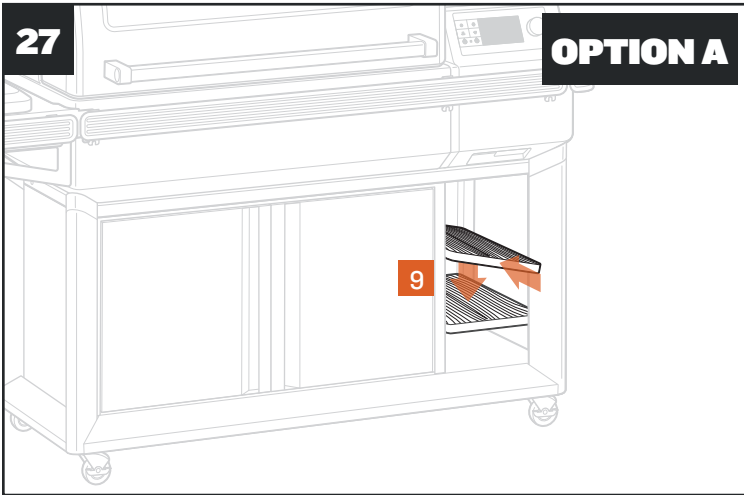

25

26

27

OPTION A

27

OPTION B

28

29

Scan this code for digital/video instructions.

Scan this code for instructions on built-in assembly.

QUICK START GUIDE

Press the main power button located on the front of the grill to ON.

Press any button to turn on the control.