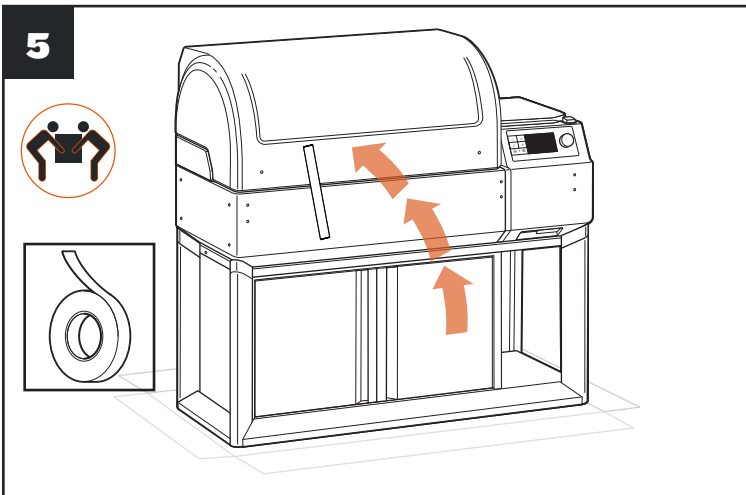

PLEASE READ THIS ASSEMBLY GUIDE AND YOUR OWNER'S MANUAL BEFORE INSTALLATION AND USE OF YOUR TRAEGER® GRILL. FAILURE TO FOLLOW THE INSTRUCTIONS IN THIS ASSEMBLY GUIDE AND YOUR OWNER'S MANUAL COULD RESULT IN PROPERTY DAMAGE, BODILY INJURY, OR EVEN DEATH.

Scan this code for digital/video instructions.