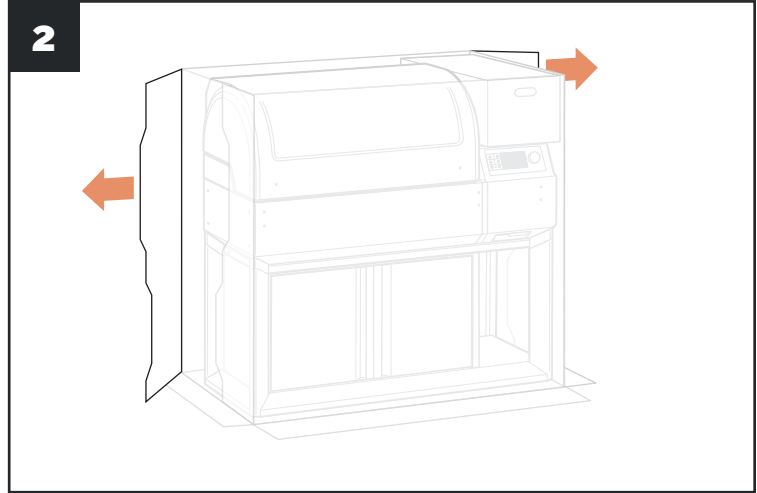

PLEASE READ THIS ASSEMBLY GUIDE AND YOUR OWNER'S MANUAL BEFORE INSTALLATION AND USE OF YOUR TRAEGER® GRILL. FAILURE TO FOLLOW THE INSTRUCTIONS IN THIS ASSEMBLY GUIDE AND YOUR OWNER'S MANUAL COULD RESULT IN PROPERTY DAMAGE, BODILY INJURY, OR EVEN DEATH.

Scan this code for digital/video instructions.